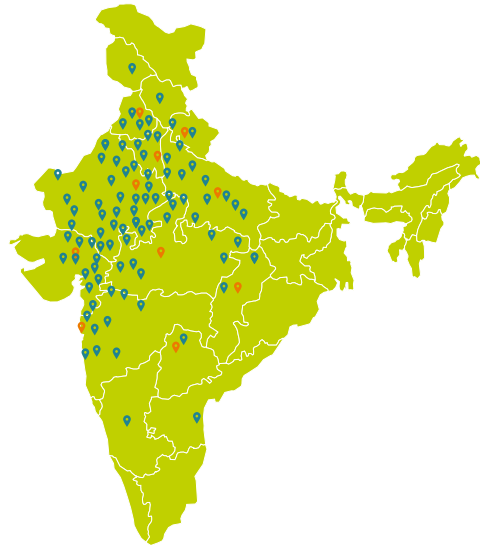

STRATEGIC PRESENCE

- 📍 District HQ Offices
- 📍 Serving Destinations

Rajasthan

Jaipur, Bhilwara, Ratangarh, Sardarshahar, Bharatpur, Jodhpur, Sirohi, Udaipur, Suratgarh

Delhi

Indrapuri, Farukhnagar

Madhya Pradesh

Katni, Indore

Gujarat

Ahmedabad, Kheda, Halolo, Surat

Uttar Pradesh

Lucknow, Kanpur, Agra, Jhansi, Gorakhpur, Sitapur, Ayodhya

Orissa

Balasore

Punjab

Mohali, Ambala, Bathinda

Maharashtra

Aurangabad, Jalna, Nagpur, Pune, Thane, Bhiwandi

Chhattisgarh

Raipur

Haryana

Jind, Sirsa, Hisar

Himachal Pradesh

Shimla

Type of Vehicles

- 7 MT / 19 ft
- 19 MT / 17 ft
- 16 MT / 22 ft
- 21 MT / 23 ft
- 24 MT / 24 ft
- 40 Ft / (22, 27, 33 MT)
- 32 Ft / Single Axle (7 MT) & Multi Axle (14 MT)
- Trailers, Containers, Reefer Containers

Current Projects	Industry	Portfolio
Rajasthan	Solar Pumps / Panels	Managing 10,00,000 Sqft Area
Gujarat	Solar Roof Top	10000+ SKUs
Punjab / Haryana / Delhi (NCR)	White Goods	300+ truck Loading & Loading per day
Maharashtra / Goa	Electronics	Dispatch of 125 Cr Inventory daily
Madhya Pradesh	FMCG & Food Grain	Packing / Repacking of 10000 items daily
Orissa	Tire	450 Skilled Labor
Jharkhand		Self motivated team of Supervisors, SAP Experts, Operators
Bihar		

CLIENTELE

We nurture every client relationship with commitment, passion and integrity, which is the reason why most of our clients have been with us through the decade of our existence.